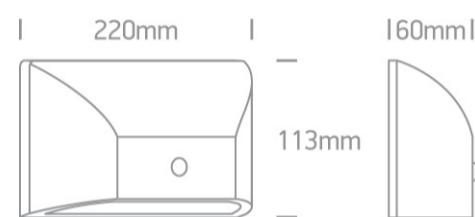

Complies with standard EN60598-1 and any other specific standards.

Downloads

Dimensions

Physical Specification

Item Group	14 Wall & Ceiling LED
Family	Down Illumination Wall Lights ABS + PC
Order Code	67396A/AN/W
Colour	Anthracite
Material	ABS
Diffuser Material	PC
Shape	Rectangular
Length	220mm
Width	113mm
Height	60mm
Surface Wall	Yes
Indoor	Yes

Dark Light	Yes
------------	-----

Packing Info

Box Length	23cm
------------	------

Box Width	13cm
-----------	------

Box Height	7cm
------------	-----

Box Weight	0,4Kg
------------	-------

Pcs/Carton

20