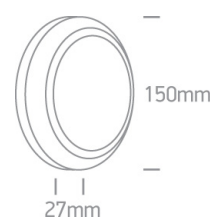

14 Wall & Ceiling LED > Outdoor General Lighting ABS + PC

67394B/AN/W

3,5W LED wall light, IP65, ideal for both indoor and outdoor installation.

Complies with standard EN60598-1 and any other specific standards.

Downloads

Dimensions

Physical Specification

Item Group	14 Wall & Ceiling LED
Family	Outdoor General Lighting ABS + PC
Order Code	67394B/AN/W
Colour	Anthracite
Material	ABS
Diffuser Material	PC
Shape	Circular
Height	27mm
Diameter	150mm
Surface Wall	Yes
Indoor	Yes
Outdoor	Yes

## Packing Info

Box Length

16cm

Box Width

16cm

Box Height

3,5cm

Box Weight