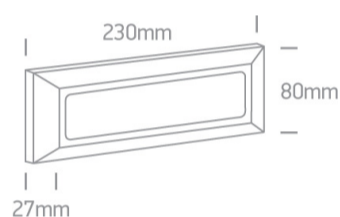

14 Wall & Ceiling LED > Outdoor General Lighting ABS + PC

67394/AN/W

3,5W LED wall light, IP65, ideal for both indoor and outdoor installation.

Complies with standard EN60598-1 and any other specific standards.

Downloads

Dimensions

Physical Specification

Item Group	14 Wall & Ceiling LED
Family	Outdoor General Lighting ABS + PC
Order Code	67394/AN/W
Colour	Anthracite
Material	ABS
Diffuser Material	PC
Shape	Rectangular
Length	230mm
Width	80mm
Height	27mm
Surface Ceiling	Yes
Surface Wall	Yes

Packing Info

Box Length	24cm
------------	------

Box Width	9cm
-----------	-----

Box Height	3,5cm
------------	-------

Box Weight	0,25Kg
------------	--------

Pcs/Carton

24

Barcode