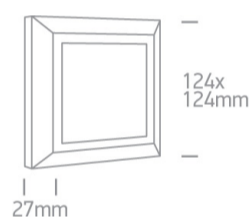

14 Wall & Ceiling LED>Outdoor General Lighting ABS + PC

67394A/AN/W

3,5W LED wall light, IP65, ideal for both indoor and outdoor installation.

Complies with standard EN60598-1 and any other specific standards.

Downloads

Dimensions

Physical Specification

Item Group	14 Wall & Ceiling LED
Family	Outdoor General Lighting ABS + PC
Order Code	67394A/AN/W
Colour	Anthracite
Material	ABS
Diffuser Material	PC
Shape	Rectangular
Length	124mm
Width	124mm
Height	27mm
Surface Ceiling	Yes
Surface Wall	Yes

Lumen Output	250lm
--------------	-------

Light Efficiency	71,42lm/W
------------------	-----------

CRI	80
-----	----

Illumination Diagram	
----------------------	---

Packing Info

Box Length	16cm
------------	------

Box Width	16cm
-----------	------

Box Height	3,5cm
------------	-------

Box Weight	0,225Kg
------------	---------

Pcs/Carton

40

Barcode

5291889049456

HS Code