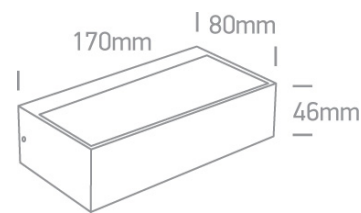

14 Wall & Ceiling LED>Outdoor Wall Up & Down Lights

67392/AN/W

7W LED wall light, IP65, ideal for both indoor and outdoor installation.

Supplied with non-dimmable LED driver.

Complies with standard EN60598-1 and any other specific standards.

Downloads

Dimensions

Physical Specification

Item Group	14 Wall & Ceiling LED
Family	Outdoor Wall Up & Down Lights
Order Code	67392/AN/W
Colour	Anthracite
Material	Die Cast
Shape	Rectangular
Length	170mm
Width	80mm
Height	46mm
Surface Wall	Yes
Indoor	Yes
Outdoor	Yes

Illumination Data

Colour Temperature	3000K
Lumen Output	400lm
Light Efficiency	57lm/W
CRI	80
Illumination Diagram	

Packing Info

Box Length	18cm
Box Width	9,5cm
Box Height	5,5cm
Box Weight	0,35kg
Pcs/Carton	20
Barcode	5291889049067
HS Code	9405104090