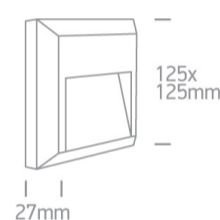

Dimensions

Physical Specification

Item Group	14 Wall & Ceiling LED
Family	Outdoor Dark Lights ABS + PC
Order Code	67388B/AN/W
Colour	Anthracite
Material	ABS
Diffuser Material	PC
Shape	Rectangular
Length	125mm
Width	125mm
Height	27mm
Surface Wall	Yes
Indoor	Yes

Dark Light	Yes
------------	-----

Packing Info

Box Length	13,5cm
------------	--------

Box Width	13,5cm
-----------	--------

Box Height	3cm
------------	-----

Box Weight	0,235Kg
------------	---------

Pcs/Carton