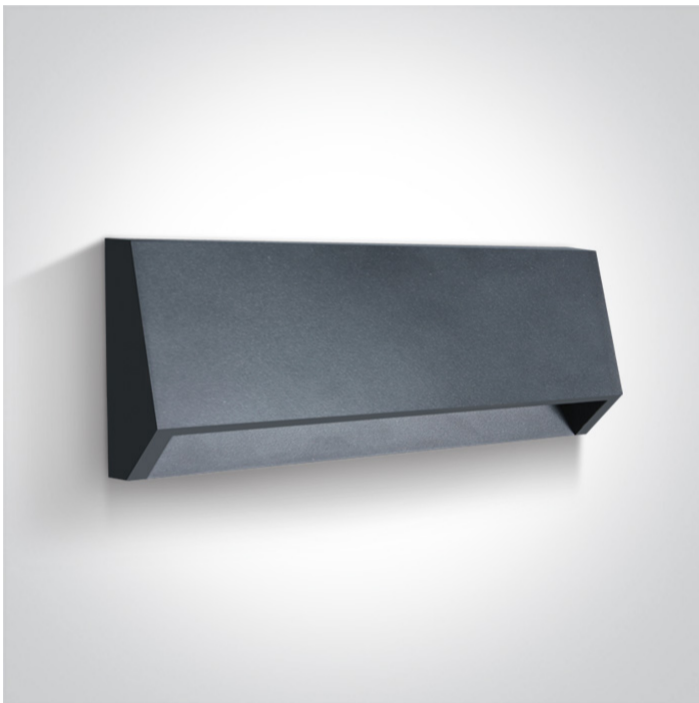

14 Wall & Ceiling LED>Down Illumination Wall Lights ABS + PC

67386C/AN/W

4W LED wall light, IP65, ideal for both indoor and outdoor installation.

Complies with standard EN60598-1 and any other specific standards.

Downloads

Dimensions

Physical Specification

Product Type	Gear
Item Group	14 Wall & Ceiling LED
Family	Down Illumination Wall Lights ABS + PC
Order Code	67386C/AN/W
Colour	Anthracite
Material	ABS
Diffuser Material	PC
Shape	Rectangular
Length	220mm
Width	37mm
Height	80mm
Surface Wall	Yes

LED Type	SMD 2835
----------	----------

LED Brand	Epistar
-----------	---------

LED Number	28
------------	----

Gear

Illumination Data

Colour Temperature	3000K
--------------------	-------

Lumen Output	220lm
--------------	-------