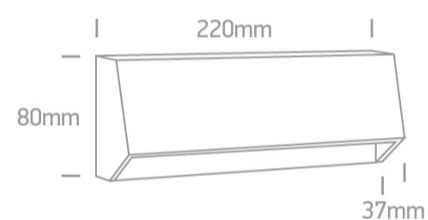

Downloads

Dimensions

Physical Specification

Product Type	Gear
Item Group	14 Wall & Ceiling LED
Family	Down Illumination Wall Lights ABS + PC
Order Code	67386C/AN/W
Colour	Anthracite
Material	ABS
Diffuser Material	PC
Shape	Rectangular
Length	220mm
Width	37mm
Height	80mm
Surface Wall	Yes

Light Efficiency	55lm/W
------------------	--------

CRI	80
-----	----

Illumination Diagram

Dark Light

Yes

Packing Info

Box Length

23cm