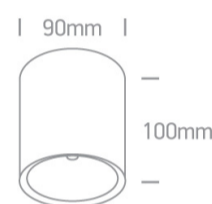

14 Wall & Ceiling LED>COB Outdoor Ceiling Cylinders

67380/W/W

10W COB LED cylinder, IP54, suitable for indoor and outdoor installation.

Complete with non-dimmable LED driver.

Complies with standard EN60598-1 and any other specific standards.

Downloads

Dimensions

Physical Specification

Item Group	14 Wall & Ceiling LED
Family	COB Outdoor Ceiling Cylinders
Order Code	67380/W/W
Colour	White
Material	Aluminium
Shape	Circular
Height	100mm
Diameter	90mm
Surface Ceiling	Yes
Indoor	Yes
Outdoor	Yes

Illumination Data

Colour Temperature	3000K
Lumen Output	700lm
Light Efficiency	70lm/W
CRI	80
Beam Angle	60°
Illumination Diagram	

Packing Info

Box Length	12cm
Box Width	12cm
Box Height	13cm
Pcs/Carton	24
Barcode	5291889044970
HS Code	9405409900