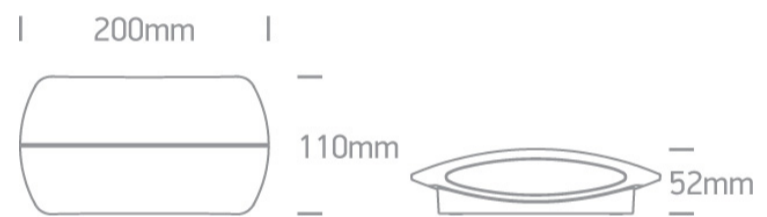

14 Wall & Ceiling LED > Outdoor Slim Oval Range Up & down beam

67378A/AN/W

2x6W LED wall light, IP54, ideal for both indoor and outdoor installation.

Supplied with non-dimmable LED driver.

Complies with standard EN60598-1 and any other specific standards.

Downloads

Dimensions

Physical Specification

Item Group	14 Wall & Ceiling LED
Family	Outdoor Slim Oval Range Up & down beam
Order Code	67378A/AN/W
Colour	Anthracite
Material	Die Cast
Shape	Rectangular
Length	200mm
Width	110mm
Height	52mm
Surface Wall	Yes
Indoor	Yes
Outdoor	Yes

Illumination Data

Colour Temperature	3000K
Lumen Output	2x420lm
Light Efficiency	70lm/W
CRI	80
Illumination Diagram	

Packing Info

Box Length	12cm
Box Width	6cm
Box Height	21cm
Box Weight	0,7Kg
Pcs/Carton	12
Barcode	5291889043690
HS Code	9405409900