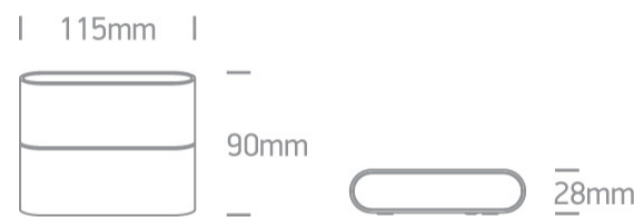

14 Wall & Ceiling LED>Outdoor Slim Range Up & down beam

**67376/AN/W**

2x3W, IP54, SMD 2835, Outdoor Slim Range Up & down beam.

Complies with standard EN60598-1 and any other specific standards.

Downloads

Dimensions

Physical Specification

Item Group	14 Wall & Ceiling LED
Family	Outdoor Slim Range Up & down beam
Order Code	67376/AN/W
Colour	Anthracite
Material	Die Cast
Shape	Rectangular
Length	115mm
Width	90mm
Height	28mm
Surface Wall	Yes
Indoor	Yes
Outdoor	Yes