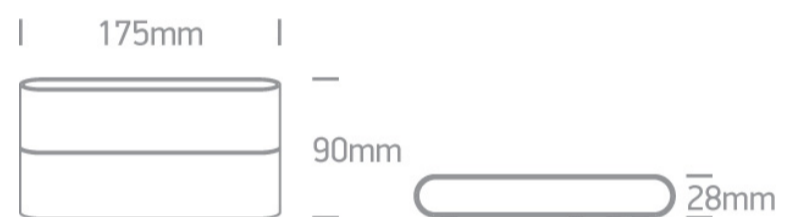

14 Wall & Ceiling LED>Outdoor Slim Range Up & down beam

67376A/AN/W

2x6W, IP54, SMD 2835, Outdoor Slim Range Up & down beam.

Complies with standard EN60598-1 and any other specific standards.

Downloads

Dimensions

Physical Specification

Item Group	14 Wall & Ceiling LED
Family	Outdoor Slim Range Up & down beam
Order Code	67376A/AN/W
Colour	Anthracite
Material	Die Cast
Shape	Rectangular
Length	175mm
Width	90mm
Height	28mm
Surface Wall	Yes
Indoor	Yes
Outdoor	Yes