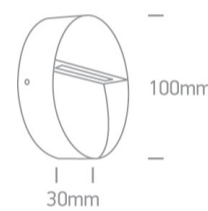

14 Wall & Ceiling LED>Round Indoor/Outdoor Wall Dark Lights Die cast

**67359/AN/W**

3W LED wall light, IP54, ideal for both indoor and outdoor installation.

Supplied with non-dimmable LED driver.

Complies with standard EN60598-1 and any other specific standards.

Downloads

Dimensions

Physical Specification

|              |  |
|--------------|--|
| Item Group   | 14 Wall & Ceiling LED                          |
| Family       | Round Indoor/Outdoor Wall Dark Lights Die cast |
| Order Code   | 67359/AN/W                                     |
| Colour       | Anthracite                                     |
| Material     | Die Cast                                       |
| Shape        | Circular                                       |
| Height       | 30mm   |
| Diameter     | 100mm  |
| Surface Wall | Yes  |
| Indoor       | Yes  |
| Outdoor      | Yes  |

### Packing Info

|            |               |
|------------|---------------|
| Box Length | 11cm          |
| Box Width  | 4cm           |
| Box Height | 11cm          |
| Pcs/Carton | 30            |
| Barcode    | 5291889043539 |
| HS Code    | 9405409900    |