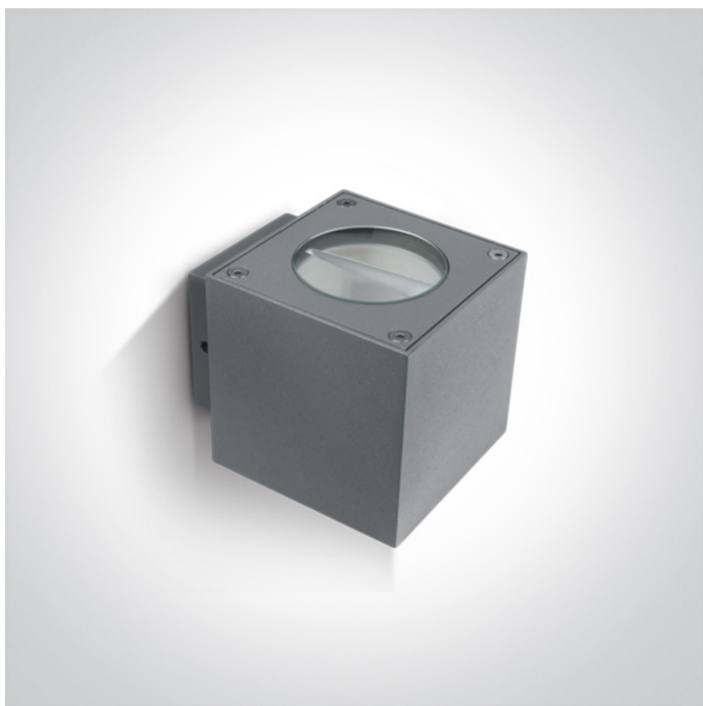

14 Wall & Ceiling LED>Indoor/Outdoor Wall Lines Die cast

67354/G/W

2x3W LED wall light, IP54, ideal for both indoor and outdoor installation.

Supplied with non-dimmable LED driver.

Complies with standard EN60598-1 and any other specific standards.

Downloads

Dimensions

Gallery

Physical Specification

Item Group

14 Wall & Ceiling LED

Family

Indoor/Outdoor Wall Lines Die cast

Order Code

67354/G/W

Colour

Grey

Material

Die Cast

Shape

Rectangular

Length

90mm

Width	112mm
Height	90mm
Surface Wall	Yes
Indoor	Yes
Outdoor	Yes

Electrical Characteristics

Gear	Built In
Fitting + Driver	
Input Voltage	100-240V
50 Hz	Yes
60 Hz	Yes
Safety Class	
Power(Watts)	2x3W
IP Rating	IP54
Light Source	LED built in
Dimmable	No
F Mark	