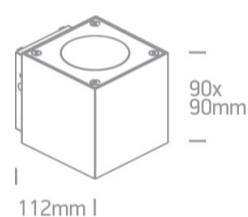

14 Wall & Ceiling LED>Indoor/Outdoor Wall Lines Die cast

67354/G/W

2x3W LED wall light, IP54, ideal for both indoor and outdoor installation.

Supplied with non-dimmable LED driver.

Complies with standard EN60598-1 and any other specific standards.

Downloads

Dimensions

Gallery

Physical Specification

Item Group

14 Wall & Ceiling LED

Family

Indoor/Outdoor Wall Lines Die cast

Length

90mm

Width	112mm
Height	90mm
Surface Wall	Yes
Indoor	Yes
Outdoor	Yes

Electrical Characteristics

Gear	Built In
Fitting + Driver	
Input Voltage	100-240V
50 Hz	Yes
60 Hz	Yes
Safety Class	
Power(Watts)	2x3W
IP Rating	IP54
Light Source	LED built in
Dimmable	No
F Mark	

Illumination Data

Colour Temperature	3000K
Lumen Output	182lm
Light Efficiency	30,33lm/W
Illumination Diagram	

Packing Info

Box Weight	1Kg
Pcs/Carton	12
Barcode	5291889039143
HS Code	9405409900

Energy Label