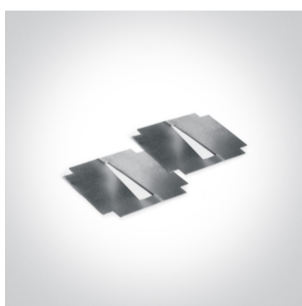

14 Wall & Ceiling LED>Indoor/Outdoor Wall Lines Die cast

67354/G/W

2x3W LED wall light, IP54, ideal for both indoor and outdoor installation.

Supplied with non-dimmable LED driver.

Complies with standard EN60598-1 and any other specific standards.

Downloads

Dimensions

Gallery

Physical Specification

Item Group

14 Wall & Ceiling LED

Family

Indoor/Outdoor Wall Lines Die cast

Order Code

67354/G/W

Colour

Grey

Material

Die Cast

Shape

Rectangular

Length

90mm

Width	112mm
Height	90mm
Surface Wall	Yes
Indoor	Yes
Outdoor	Yes

Electrical Characteristics

Gear	Built In
Fitting + Driver	
Input Voltage	100-240V
50 Hz	Yes
60 Hz	Yes
Safety Class	
Power(Watts)	2x3W
IP Rating	IP54
Light Source	LED built in
Dimmable	No
F Mark	