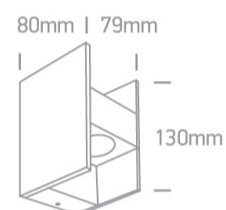

14 Wall & Ceiling LED>Indoor/Outdoor Light Points Natural aluminium

**67336/AL/W**

2x1W LED wall light, IP54, ideal for both indoor and outdoor installation.

Supplied with non-dimmable LED driver.

Complies with standard EN60598-1 and any other specific standards.

Downloads

Dimensions

Physical Specification

Item Group	14 Wall & Ceiling LED
Family	Indoor/Outdoor Light Points Natural aluminium
Order Code	67336/AL/W
Colour	Aluminium
Material	Natural Aluminium
Shape	Rectangular
Length	80mm
Width	79mm
Height	130mm
Surface Wall	Yes
Indoor	Yes
Outdoor	Yes