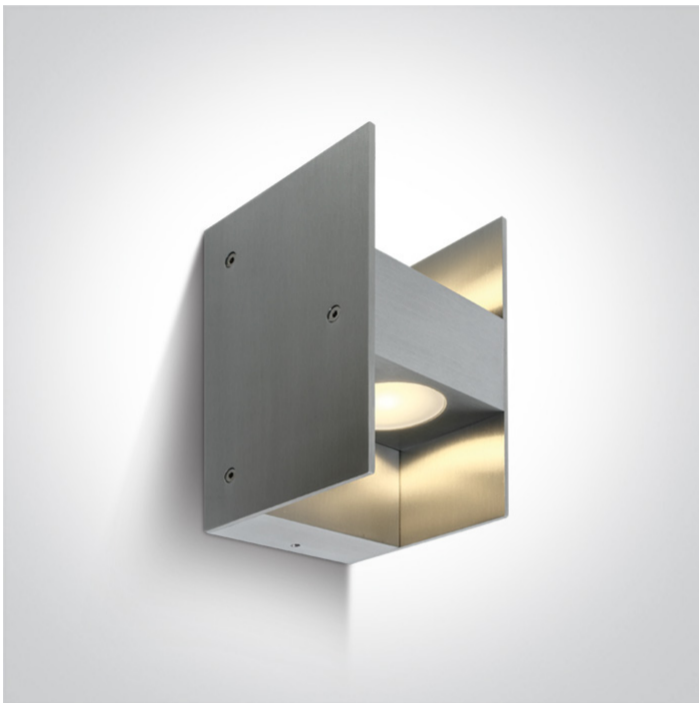

14 Wall & Ceiling LED>Indoor/Outdoor Light Points Natural aluminium

**67336/AL/W**

2x1W LED wall light, IP54, ideal for both indoor and outdoor installation.

Supplied with non-dimmable LED driver.

Complies with standard EN60598-1 and any other specific standards.

Downloads

Dimensions

Physical Specification

Item Group	14 Wall & Ceiling LED
Family	Indoor/Outdoor Light Points Natural aluminium
Order Code	67336/AL/W
Colour	Aluminium
Material	Natural Aluminium
Shape	Rectangular
Length	80mm
Width	79mm
Height	130mm
Surface Wall	Yes
Indoor	Yes
Outdoor	Yes