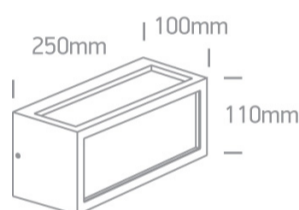

13 Wall & Ceiling > Outdoor E27 Square Die cast

67328/G

20W Outdoor E27 Square Die Cast

Complies with standard EN60598-1 and any other specific standards

Downloads

Dimensions

Physical Specification

Item Group	13 Wall & Ceiling
Family	Outdoor E27 Square Die cast
Order Code	67328/G
Colour	Grey
Material	Die Cast
Diffuser Material	Glass
Shape	Circular
Surface Wall	Yes
Indoor	Yes
Outdoor	Yes
Adjustable	No