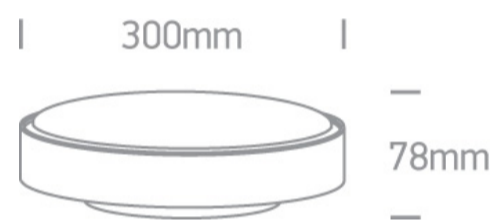

22 Emergency Lights > Emergency LED Plafo

67280ANE/G/W

15W Emergency LED plafo light, IP65, ideal for both indoor and outdoor installation.

Supplied with non-dimmable LED driver.

Complies with standard EN60598-1 and any other specific standards.

Downloads

Dimensions

Physical Specification

Item Group	22 Emergency Lights
Family	Emergency LED Plafo
Order Code	67280ANE/G/W
Colour	Grey
Material	Plastic
Diffuser Material	PC
Shape	Circular
Height	75mm
Diameter	300mm
Surface Ceiling	Yes
Indoor	Yes
Outdoor	Yes

Illumination Data

Colour Temperature	3000K
Lumen Output	1000lm
Light Efficiency	66,67lm/W
CRI	80
Illumination Diagram	

Packing Info

Box Length	31cm
Box Width	31cm
Box Height	8,5cm
Box Weight	1,4Kg
Pcs/Carton	10
Barcode	5291889051725
HS Code	9405104090