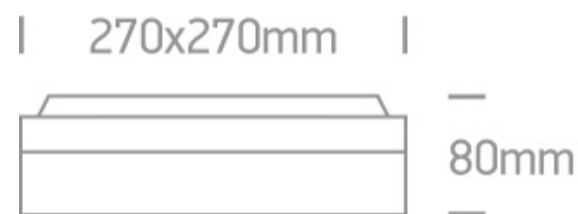

13 Wall & Ceiling>The Square E27 Outdoor Plafo Die cast

**67210/W**

2x20W E27 Die Cast, Square E27 Outdoor Plafo

Complies with standard EN60598-1 and any other specific standards

Downloads

Dimensions

Physical Specification

Item Group	13 Wall & Ceiling
Family	The Square E27 Outdoor Plafo Die cast
Order Code	67210/W
Colour	White
Material	Die Cast
Shape	Circular
Surface Ceiling	Yes
Surface Wall	Yes
Indoor	Yes
Outdoor	Yes
Adjustable	No