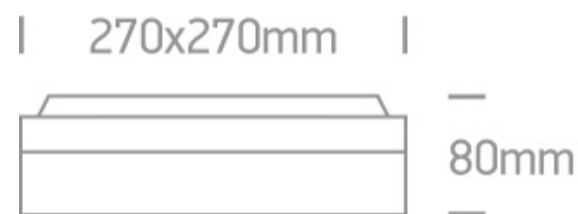

13 Wall & Ceiling>The Square E27 Outdoor Plafo Die cast

67210/G

2x20W E27 Die Cast, Square E27 Outdoor Plafo

Complies with standard EN60598-1 and any other specific standards

Downloads

Dimensions

Physical Specification

Item Group	13 Wall & Ceiling
Family	The Square E27 Outdoor Plafo Die cast
Order Code	67210/G
Colour	Grey
Material	Die Cast
Shape	Circular
Surface Ceiling	Yes
Surface Wall	Yes
Indoor	Yes
Outdoor	Yes
Adjustable	No