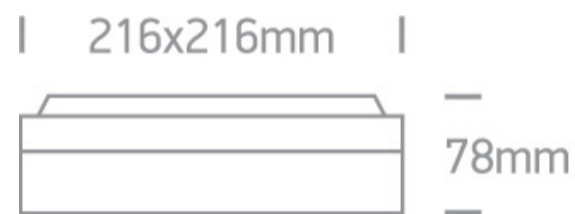

13 Wall & Ceiling>The Square E27 Outdoor Plafo Die cast

67208/W

20W E27 Die Cast, Square E27 Outdoor Plafo

Complies with standard EN60598-1 and any other specific standards

Downloads

Dimensions

Physical Specification

Item Group	13 Wall & Ceiling
Family	The Square E27 Outdoor Plafo Die cast
Order Code	67208/W
Colour	White
Material	Die Cast
Shape	Circular
Surface Ceiling	Yes
Surface Wall	Yes
Indoor	Yes
Outdoor	Yes
Adjustable	No