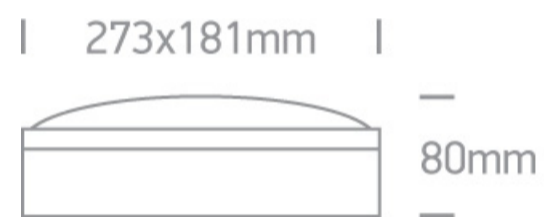

13 Wall & Ceiling>The Round E27 Outdoor Plafo Die cast

67204B/B

2X20W E27 Die Cast, Round E27 Outdoor Plafo

Complies with standard EN60598-1 and any other specific standards

Downloads

Dimensions

Physical Specification

Item Group	13 Wall & Ceiling
Family	The Round E27 Outdoor Plafo Die cast
Order Code	67204B/B
Colour	Black
Material	Die Cast
Shape	Circular
Surface Ceiling	Yes
Surface Wall	Yes
Indoor	Yes
Outdoor	Yes
Adjustable	No