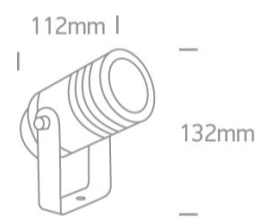

20 Garden & Underwater > GU10 Garden Spots

**67198G/W**

10W garden spot, MR16, GU10, IP65, supplied with spike, for garden illumination.

Complies with standard EN60598-1 and any other specific standards.

#### Dimensions

White

Material

Aluminium

Shape

Circular

Height

112mm

Diameter	132mm
Surface Ceiling	Yes
Surface Wall	Yes
Surface Floor/Ground	Yes
Outdoor	Yes
Adjustable	1 Direction

#### Packing Info

Box Length	11cm
Box Width	9cm
Box Height	19cm

Box Weight	0.658kg
Pcs/Carton	12
Barcode	5291889073741
HS Code	9405413990