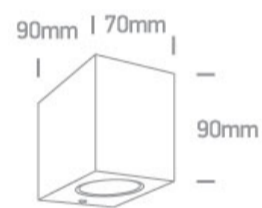

12 Wall & Ceiling>The GU10 Outdoor Cube Lights ABS+PC

67142H/W

GU10 ceiling cylinder, IP65.

Complies with standard EN60598-1 and any other specific standards.

Downloads

Dimensions

Physical Specification

Item Group	12 Wall & Ceiling
Family	The GU10 Outdoor Cube Lights ABS+PC
Order Code	67142H/W
Colour	White
Material	ABS
Diffuser Material	PC
Shape	Rectangular
Length	70mm
Width	90mm
Height	90mm
Surface Ceiling	Yes
Indoor	Yes

Outdoor	Yes
Adjustable	No
IK Rating	6

Electrical Characteristics

Gear	No
------	----

Fitting + Driver

Input Voltage	100-240V
50 Hz	Yes
60 Hz	Yes
Safety Class	
Power(Watts)	6W
IP Rating	IP65
Light Source	Replaceable lamp
Lamp Holder	GU10
Number of Lamps	1
Dimmable	N/A
F Mark	