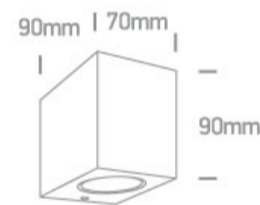

### Dimensions

### Physical Specification

Item Group	12 Wall & Ceiling
Family	The GU10 Outdoor Cube Lights ABS+PC
Order Code	67142H/AN
Colour	Anthracite
Material	ABS
Diffuser Material	PC
Shape	Rectangular
Length	70mm
Width	90mm
Height	90mm
Surface Ceiling	Yes
Indoor	Yes