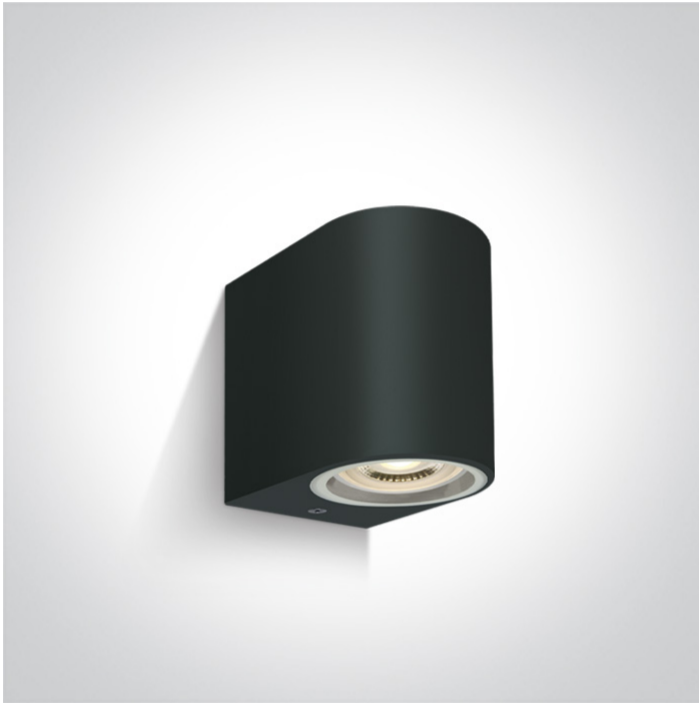

12 Wall & Ceiling>The GU10 Outdoor Cylinder Lights ABS+PC

67142F/B

GU10 ceiling cylinder, IP65.

Complies with standard EN60598-1 and any other specific standards.

Downloads

Dimensions

Physical Specification

Item Group	12 Wall & Ceiling
Family	The GU10 Outdoor Cylinder Lights ABS+PC
Order Code	67142F/B
Colour	Black
Material	ABS
Diffuser Material	PC
Shape	Rectangular
Length	70mm
Width	90mm
Height	90mm
Surface Ceiling	Yes
Indoor	Yes