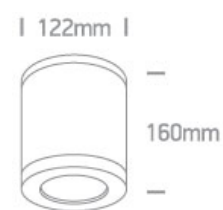

### Dimensions

### Physical Specification

Item Group	12 Wall & Ceiling
Family	PAR30 Outdoor Cylinders
Order Code	67142C/AN
Colour	Anthracite
Material	ABS
Diffuser Material	PC
Shape	Circular
Height	160mm
Diameter	122mm
Surface Ceiling	Yes
Indoor	Yes
Outdoor	Yes