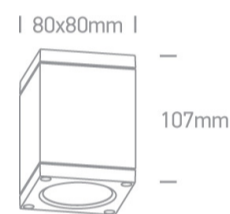

14 Wall & Ceiling LED > Outdoor Ceiling Cylinders Die cast

67138D/B/W

6W Outdoor Ceiling Cylinder, IP54.

Complete with driver.

Complies with standard EN60598-1 and any other specific standards.

Downloads

Dimensions

Physical Specification

|                 |                                    |
|-----------------|------------------------------------|
| Item Group      | 14 Wall & Ceiling LED              |
| Family          | Outdoor Ceiling Cylinders Die cast |
| Order Code      | 67138D/B/W                         |
| Colour          | Black                              |
| Material        | Die Cast                           |
| Shape           | Rectangular                        |
| Length          | 80mm                               |
| Width           | 80mm                               |
| Height          | 107mm                              |
| Surface Ceiling | Yes                                |
| Indoor          | Yes                                |
| Outdoor         | Yes                                |

### Packing Info

|            |               |
|------------|---------------|
| Box Length | 12cm          |
| Box Width  | 9cm           |
| Box Height | 15cm          |
| Box Weight | 0,4Kg         |
| Pcs/Carton | 18            |
| Barcode    | 5291889060024 |
| HS Code    | 9405409900    |