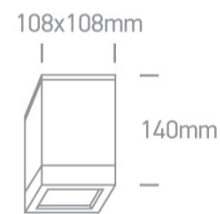

13 Wall & Ceiling>PAR30 Outdoor Cubes Die cast

67132D/G

75W PAR30 E27 Die Cast, PAR30 Outdoor Cubes.

Complies with standard EN60598-1 and any other specific standards

Downloads

Dimensions

Physical Specification

Item Group	13 Wall & Ceiling
Family	PAR30 Outdoor Cubes Die cast
Order Code	67132D/G
Colour	Grey
Material	Die Cast
Shape	Circular
Surface Ceiling	Yes
Indoor	Yes
Outdoor	Yes
Adjustable	No

Electrical Characteristics