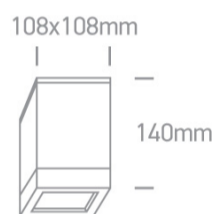

13 Wall & Ceiling>PAR30 Outdoor Cubes Die cast

67132D/B

75W PAR30 E27 Die Cast, PAR30 Outdoor Cubes.

Complies with standard EN60598-1 and any other specific standards

Downloads

Dimensions

Physical Specification

Item Group	13 Wall & Ceiling
Family	PAR30 Outdoor Cubes Die cast
Order Code	67132D/B
Colour	Black
Material	Die Cast
Shape	Circular
Surface Ceiling	Yes
Indoor	Yes
Outdoor	Yes
Adjustable	No

Electrical Characteristics