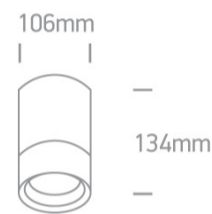

13 Wall & Ceiling>PAR30 Outdoor Cylinders Die cast

67132C/W

75W PAR30 E27 Die Cast, PAR30 Outdoor Cylinders.

Complies with standard EN60598-1 and any other specific standards

Downloads

Dimensions

Physical Specification

| | |
|-----------------|----------------------------------|
| Item Group | 13 Wall & Ceiling |
| Family | PAR30 Outdoor Cylinders Die cast |
| Order Code | 67132C/W |
| Colour | White |
| Material | Die Cast |
| Shape | Circular |
| Height | 106 |
| Diameter | 134 |
| Surface Ceiling | Yes |
| Indoor | Yes |
| Outdoor | Yes |
| Adjustable | No |