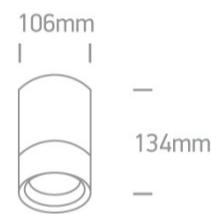

13 Wall & Ceiling>PAR30 Outdoor Cylinders Die cast

67132C/G

75W PAR30 E27 Die Cast, PAR30 Outdoor Cylinders.

Complies with standard EN60598-1 and any other specific standards

Downloads

Dimensions

Physical Specification

Item Group	13 Wall & Ceiling
Family	PAR30 Outdoor Cylinders Die cast
Order Code	67132C/G
Colour	Grey
Material	Die Cast
Shape	Circular
Height	106
Diameter	134
Surface Ceiling	Yes
Indoor	Yes
Outdoor	Yes
Adjustable	No