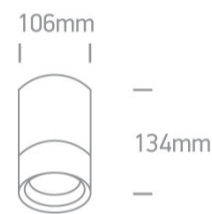

## 67132C/B

75W PAR30 E27 Die Cast, PAR30 Outdoor Cylinders.

Complies with standard EN60598-1 and any other specific standards

### Dimensions

### Physical Specification

Item Group	13 Wall & Ceiling
Family	PAR30 Outdoor Cylinders Die cast
Order Code	67132C/B
Colour	Black
Material	Die Cast
Shape	Circular
Height	106
Diameter	134
Surface Ceiling	Yes
Indoor	Yes
Outdoor	Yes
Adjustable	No