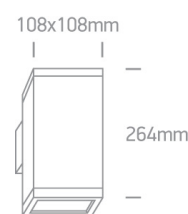

13 Wall & Ceiling>PAR30 Outdoor Cubes Die cast

67132A/G

75W PAR30 E27 Die Cast, PAR30 Outdoor Cubes.

Complies with standard EN60598-1 and any other specific standards

Downloads

Dimensions

Physical Specification

Item Group	13 Wall & Ceiling
Family	PAR30 Outdoor Cubes Die cast
Order Code	67132A/G
Colour	Grey
Material	Die Cast
Shape	Circular
Surface Wall	Yes
Indoor	Yes
Outdoor	Yes
Adjustable	No

Electrical Characteristics