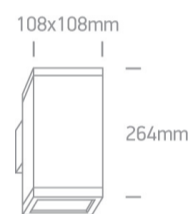

13 Wall & Ceiling>PAR30 Outdoor Cubes Die cast

67132A/B

75W PAR30 E27 Die Cast, PAR30 Outdoor Cubes.

Complies with standard EN60598-1 and any other specific standards

Downloads

Dimensions

Physical Specification

Item Group	13 Wall & Ceiling
Family	PAR30 Outdoor Cubes Die cast
Order Code	67132A/B
Colour	Black
Material	Die Cast
Shape	Circular
Surface Wall	Yes
Indoor	Yes
Outdoor	Yes
Adjustable	No

Electrical Characteristics