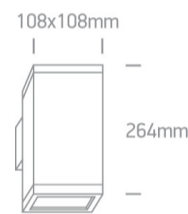

## 67132A/AN

75W PAR30 E27 Die Cast, PAR30 Outdoor Cubes.

Complies with standard EN60598-1 and any other specific standards

### Dimensions