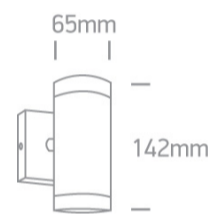

13 Wall & Ceiling>GU10 Outdoor Cylinders Die cast

67130/G

GU10, 2X35W, wall outdoor cylinder, IP54.

Complies with standard EN60598-1 and any other specific standards.

Downloads

Dimensions

Physical Specification

Item Group	13 Wall & Ceiling
Family	GU10 Outdoor Cylinders Die cast
Order Code	67130/G
Colour	Grey
Material	Die Cast
Shape	Circular
Height	142mm
Diameter	65mm
Surface Wall	Yes
Indoor	Yes
Outdoor	Yes
Adjustable	No

Illumination Data

Illumination Diagram

Packing Info

Box Length

12cm

Box Width

9cm

Box Height