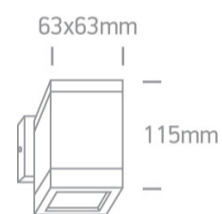

13 Wall & Ceiling>GU10 Outdoor Cubes Die cast

67130F/G

35W MR16 GU10 Die Cast, GU10 Outdoor Cubes.

Complies with standard EN60598-1 and any other specific standards

Downloads

Dimensions

Physical Specification

Item Group	13 Wall & Ceiling
Family	GU10 Outdoor Cubes Die cast
Order Code	67130F/G
Colour	Grey
Material	Die Cast
Shape	Circular
Surface Wall	Yes
Indoor	Yes
Outdoor	Yes
Adjustable	No

Electrical Characteristics