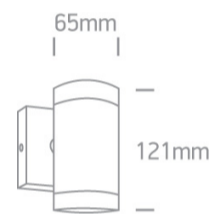

13 Wall & Ceiling>GU10 Outdoor Cylinders Die cast

67130E/BR

35W MR16 GU10 Die Cast, GU10 Outdoor Cylinders.

Complies with standard EN60598-1 and any other specific standards

Downloads

Dimensions

Physical Specification

Item Group	13 Wall & Ceiling
Family	GU10 Outdoor Cylinders Die cast
Order Code	67130E/BR
Colour	Rust Brown
Material	Die Cast
Shape	Circular
Height	65
Diameter	95
Surface Wall	Yes
Indoor	Yes
Outdoor	Yes
Adjustable	No

Power(Watts)

35W

IP Rating

IP54

Light Source

Replaceable lamp

Lamp Holder

GU10