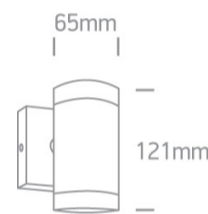

13 Wall & Ceiling>GU10 Outdoor Cylinders Die cast

67130E/B

35W MR16 GU10 Die Cast, GU10 Outdoor Cylinders.

Complies with standard EN60598-1 and any other specific standards

Downloads

Dimensions

Physical Specification

Item Group	13 Wall & Ceiling
Family	GU10 Outdoor Cylinders Die cast
Order Code	67130E/B
Colour	Black
Material	Die Cast
Shape	Circular
Height	65
Diameter	121
Surface Wall	Yes
Indoor	Yes
Outdoor	Yes
Adjustable	No