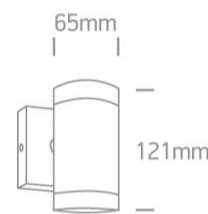

13 Wall & Ceiling>GU10 Outdoor Cylinders Die cast

67130E/AN

35W MR16 GU10 Die Cast, GU10 Outdoor Cylinders.

Complies with standard EN60598-1 and any other specific standards

Downloads

Dimensions

Physical Specification

Item Group	13 Wall & Ceiling
Family	GU10 Outdoor Cylinders Die cast
Order Code	67130E/AN
Colour	Anthracite
Material	Die Cast
Shape	Circular
Height	65
Diameter	121
Surface Wall	Yes
Indoor	Yes
Outdoor	Yes
Adjustable	No