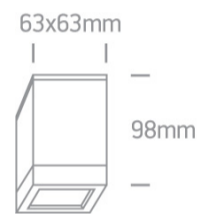

13 Wall & Ceiling>GU10 Outdoor Cubes Die cast

67130D/G

35W MR16 GU10 Die Cast, GU10 Outdoor Cubes.

Complies with standard EN60598-1 and any other specific standards

Downloads

Dimensions

Physical Specification

Item Group	13 Wall & Ceiling
Family	GU10 Outdoor Cubes Die cast
Order Code	67130D/G
Colour	Grey
Material	Die Cast
Shape	Circular
Surface Ceiling	Yes
Indoor	Yes
Outdoor	Yes
Adjustable	No

Electrical Characteristics