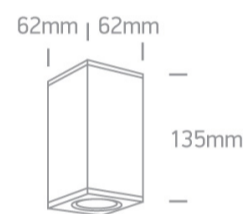

13 Wall & Ceiling>The GU10 Dark Light Outdoor Aluminium

67130DD/AN

35W, GU10 MR16 Dark Light ceiling outdoor cube, IP54.

Complies with standard EN60598-1 and any other specific standards.

Downloads

Dimensions

Physical Specification

Item Group	13 Wall & Ceiling
Family	The GU10 Dark Light Outdoor Aluminium
Order Code	67130DD/AN
Colour	Anthracite
Material	Aluminium
Diffuser Material	Glass
Shape	Rectangular
Length	62mm
Width	62mm
Height	135mm
Surface Ceiling	Yes
Indoor	Yes

Box Width	7cm
-----------	-----

Box Height	15cm
------------	------

Pcs/Carton	18
------------	----

Barcode	5291889059783
---------	---------------

HS Code	9405409900
---------	------------

Energy Label

Certification & Warranty