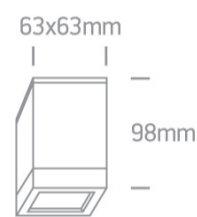

13 Wall & Ceiling>GU10 Outdoor Cubes Die cast

67130D/B

35W MR16 GU10 Die Cast, GU10 Outdoor Cubes.

Complies with standard EN60598-1 and any other specific standards

Downloads

Dimensions

Physical Specification

Item Group	13 Wall & Ceiling
Family	GU10 Outdoor Cubes Die cast
Order Code	67130D/B
Colour	Black
Material	Die Cast
Shape	Circular
Surface Ceiling	Yes
Indoor	Yes
Outdoor	Yes
Adjustable	No

Electrical Characteristics