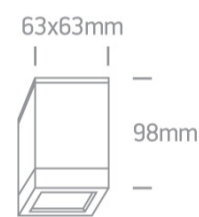

## 67130D/AN

35W MR16 GU10 Die Cast, GU10 Outdoor Cubes.

Complies with standard EN60598-1 and any other specific standards

### Dimensions