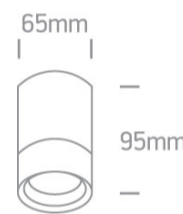

13 Wall & Ceiling>GU10 Outdoor Cylinders Die cast

67130C/W

35W MR16 GU10 Die Cast, GU10 Outdoor Cylinders.

Complies with standard EN60598-1 and any other specific standards

Downloads

Dimensions

Physical Specification

Item Group	13 Wall & Ceiling
Family	GU10 Outdoor Cylinders Die cast
Order Code	67130C/W
Colour	White
Material	Die Cast
Shape	Circular
Height	65
Diameter	95
Surface Ceiling	Yes
Indoor	Yes
Outdoor	Yes
Adjustable	No