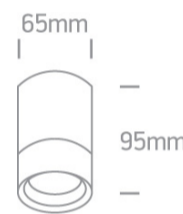

13 Wall & Ceiling>GU10 Outdoor Cylinders Die cast

67130C/G

35W MR16 GU10 Die Cast, GU10 Outdoor Cylinders.

Complies with standard EN60598-1 and any other specific standards

Downloads

Dimensions

Physical Specification

Item Group	13 Wall & Ceiling
Family	GU10 Outdoor Cylinders Die cast
Order Code	67130C/G
Colour	Grey
Material	Die Cast
Shape	Circular
Height	65
Diameter	95
Surface Ceiling	Yes
Indoor	Yes
Outdoor	Yes
Adjustable	No