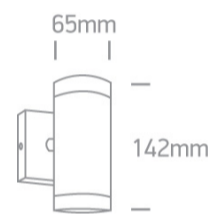

13 Wall & Ceiling>GU10 Outdoor Cylinders Die cast

67130/B

GU10, 2X35W, wall outdoor cylinder, IP54.

Complies with standard EN60598-1 and any other specific standards.

Downloads

Dimensions

Physical Specification

Item Group	13 Wall & Ceiling
Family	GU10 Outdoor Cylinders Die cast
Order Code	67130/B
Colour	Black
Material	Die Cast
Shape	Circular
Height	142mm
Diameter	65mm
Surface Wall	Yes
Indoor	Yes
Outdoor	Yes
Adjustable	No

Illumination Data

Illumination Diagram

Packing Info

Box Length

12cm

Box Width

9cm

Box Height