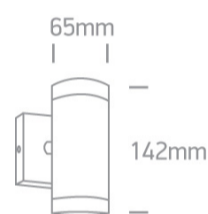

13 Wall & Ceiling>GU10 Outdoor Cylinders Die cast

67130/AN

GU10, 2X35W, wall outdoor cylinder, IP54.

Complies with standard EN60598-1 and any other specific standards.

Downloads

Dimensions

Physical Specification

Item Group	13 Wall & Ceiling
Family	GU10 Outdoor Cylinders Die cast
Order Code	67130/AN
Colour	Anthracite
Material	Die Cast
Shape	Circular
Height	142mm
Diameter	65mm
Surface Wall	Yes
Indoor	Yes
Outdoor	Yes
Adjustable	No

Illumination Data

Illumination Diagram

Packing Info

Box Length

12cm

Box Width

9cm

Box Height