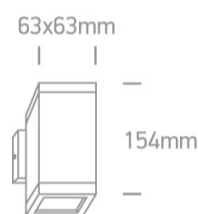

13 Wall & Ceiling>GU10 Outdoor Cubes Die cast

67130A/G

GU10, 2X35W, wall outdoor cube, IP54.

Complies with standard EN60598-1 and any other specific standards.

Downloads

Dimensions

Physical Specification

Product Type	Fitting
Item Group	13 Wall & Ceiling
Family	GU10 Outdoor Cubes Die cast
Order Code	67130A/G
Colour	Grey
Material	Die Cast
Shape	Rectangular
Length	63mm
Width	63mm
Height	154mm
Surface Wall	Yes
Indoor	Yes

Safety Class	
--------------	--

Power(Watts)	2x35W
--------------	-------

IP Rating	IP54
-----------	------

Light Source	Replaceable lamp
--------------	------------------

Lamp Holder	GU10
-------------	------

Number of Lamps	2
-----------------	---

Dimmable	N/A
----------	-----

F Mark	
--------	---

Illumination Data

Illumination Diagram	
----------------------	---

Packing Info

Box Length	9,5cm
------------	-------

Box Width	9cm
-----------	-----

Box Height	16cm
------------	------

Box Weight	0,7kg
------------	-------

Pcs/Carton	20
------------	----

Barcode	5291889008200
---------	---------------

HS Code	9405409900
---------	------------