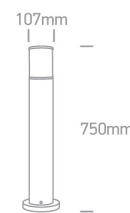

20 Garden & Underwater>The E27 Tube Lights Die cast

67102/G

20W, E27 Tubes Lights IP54.

Complies with standard EN60598-1 and any other specific standards.

Downloads

Dimensions

Physical Specification

Item Group	20 Garden & Underwater
Family	The E27 Tube Lights Die cast
Order Code	67102/G
Colour	Grey
Material	Die Cast
Shape	Circular
Height	750mm
Diameter	107mm
Inground	Yes
Outdoor	Yes
Adjustable	No