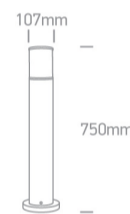

20 Garden & Underwater>The E27 Tube Lights Die cast

67102/B

20W, E27 Tubes Lights IP54.

Complies with standard EN60598-1 and any other specific standards.

Downloads

Dimensions

Physical Specification

Item Group	20 Garden & Underwater
Family	The E27 Tube Lights Die cast
Order Code	67102/B
Colour	Black
Material	Die Cast
Shape	Circular
Height	750mm
Diameter	107mm
Inground	Yes
Outdoor	Yes
Adjustable	No